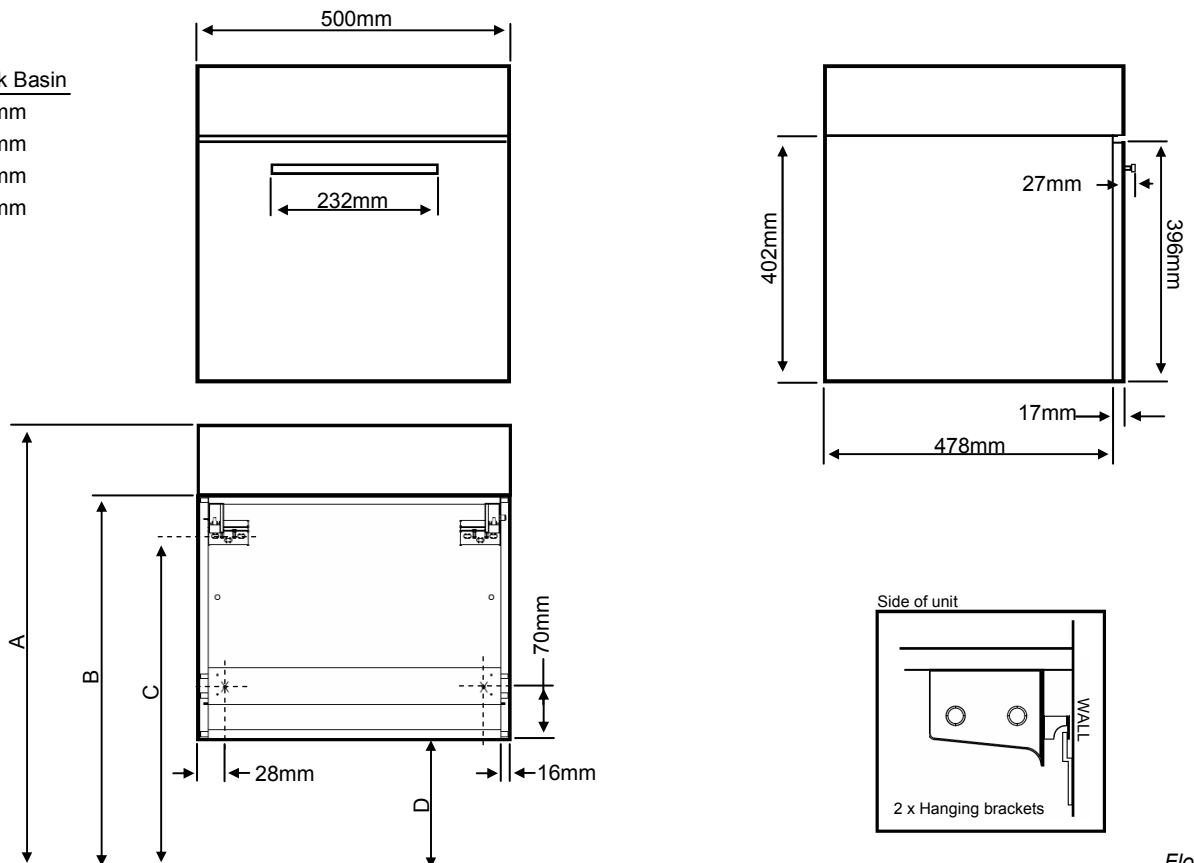

INCLUDED COMPONENTS

500 Unit	Weight
Packed Weight	14.5kgs
Packed Dimensions	508 x 480 x 442mm

ADDITIONAL EXTRAS

Complete the look with:	
1000 Worktop	FF#24
Fresso Chrome Towel Rail	ATFC00
Fresso 500 Mirror	FF#25

DIMENSIONS

	Vessel Basin	Block Basin
A	varies	890mm
B	740mm	760mm
C	672mm	652mm
D	338mm	318mm

Floor