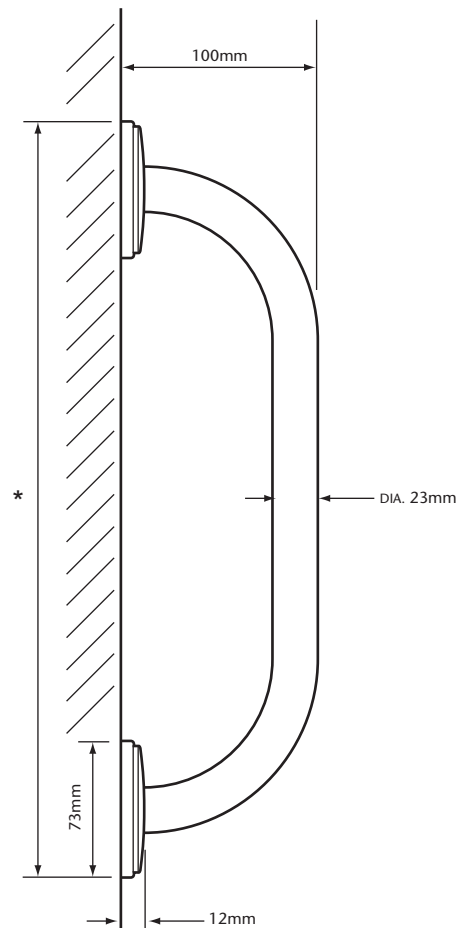

DIMENSIONS

PRODUCT DETAILS

Wall-mounted only.
Non-heated decorative support rails.

Small	AG#00
Boxed Weight	0.5 Kgs
Box Size	120 x 90 x 600mm
Medium	AG#01
Boxed Weight	0.7 Kgs
Box Size	120 x 90 x 600mm
Large	AG#02
Boxed Weight	0.8 Kgs
Box Size	120 x 90 x 700mm

*	
Small	379mm
Medium	530mm
Large	690mm