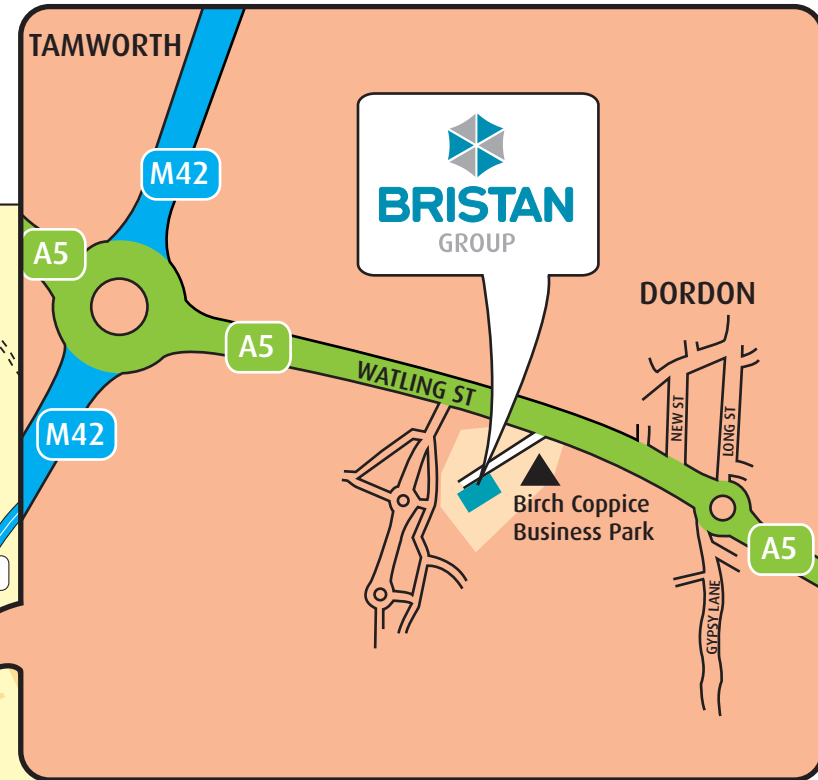

How to find us!

By Road: Exit M42 at Junction 10 signposted Tamworth. Proceed to the roundabout, take the exit signposted Nuneaton (A5). Continue straight on until you come to a set of lights with Birch Coppice Business Park signposted right. After entering the Business Park, go straight across three roundabouts. At the 4th roundabout take the first exit. The entrance to the Bristan Group car park is situated on the first left.